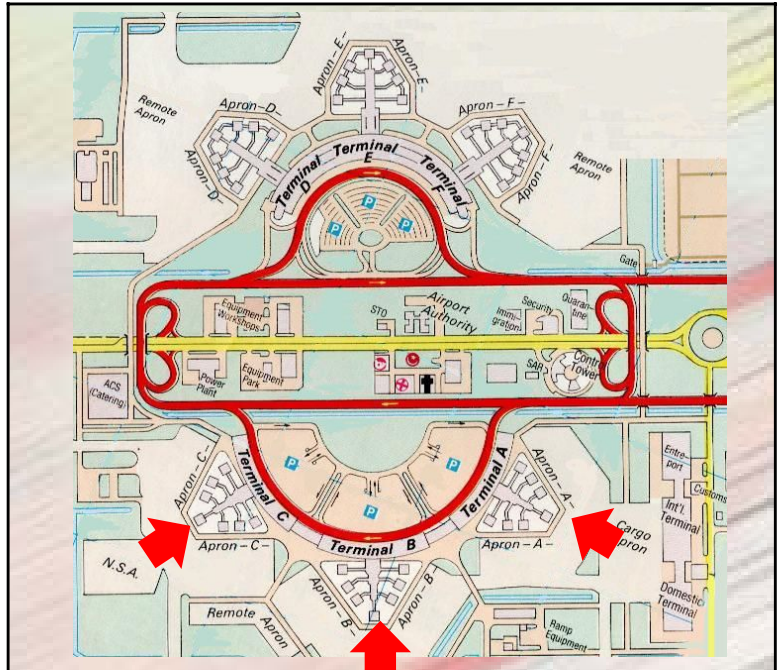

TERMS AND CONDITIONS

Terms of Payment :

50% Before Installation

50% After Installation

CLIENT

PREPARED BY

CLIENT APPROVAL