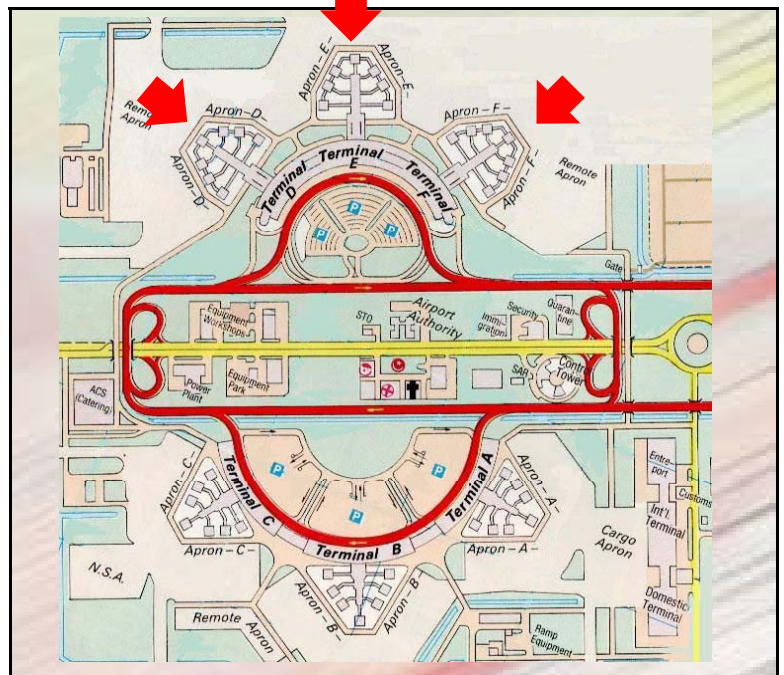

### SPECIFICATION

Location :  
SOEKARNO-HATTA INTERNATIONAL AIRPORT,  
JAKARTA (ST-SH-GD-T2)  
Size : 2 m x 10 m x 2 wall  
Type : Sticker  
Quantity : 42 aerobridge for All Terminal II

### VALIDITY

NOW

### CLIENT