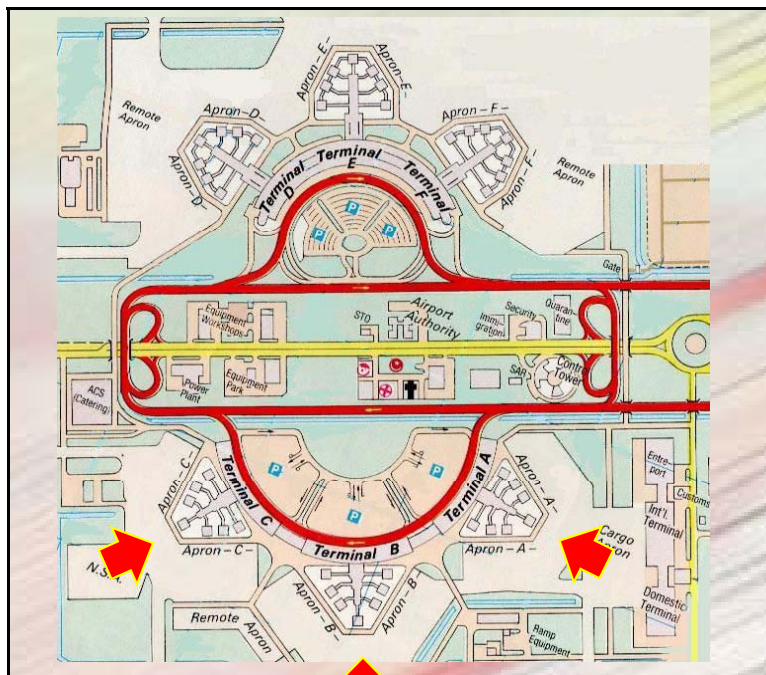

### SPECIFICATION

Location :  
SOEKARNO-HATTA INTERNATIONAL AIRPORT,  
JAKARTA (ST-SH-GD-T1)  
Size : 2 m x 10 m x 2 wall  
Type : Sticker  
Quantity : 42 aerobridge for All Terminal I

### VALIDITY

NOW

### CLIENT