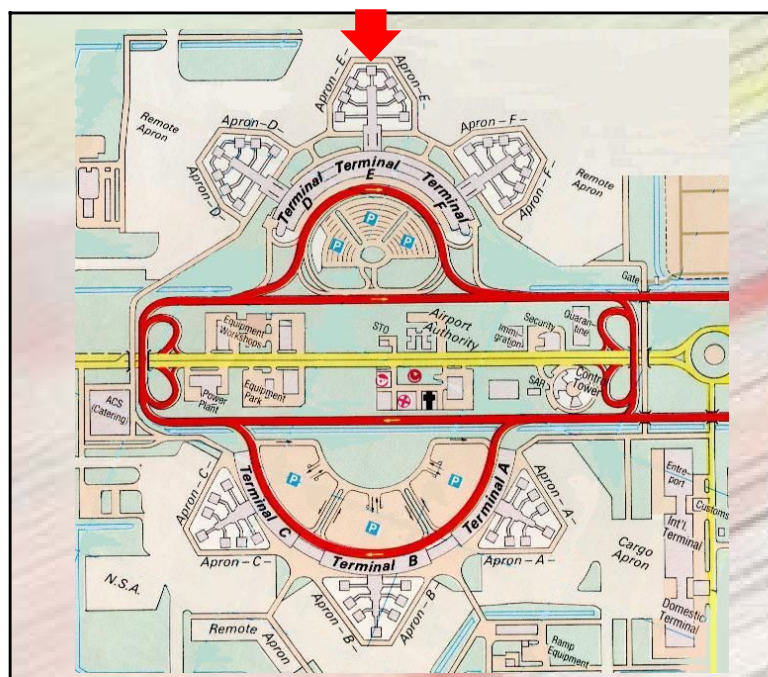

TERMS AND CONDITIONS

Terms of Payment :

50% Before Installation

50% After Installation

CLIENT

PREPARED BY

CLIENT APPROVAL

PT. INDOBILLBOARD

Graha Mas Fatmawati Blok B-1, Jl. RS. Fatmawati, Jakarta 12150, Tel: 7279-7823, Fax: 7279-7824

Email: marketing@indobillboard.com

indoBillboard.com