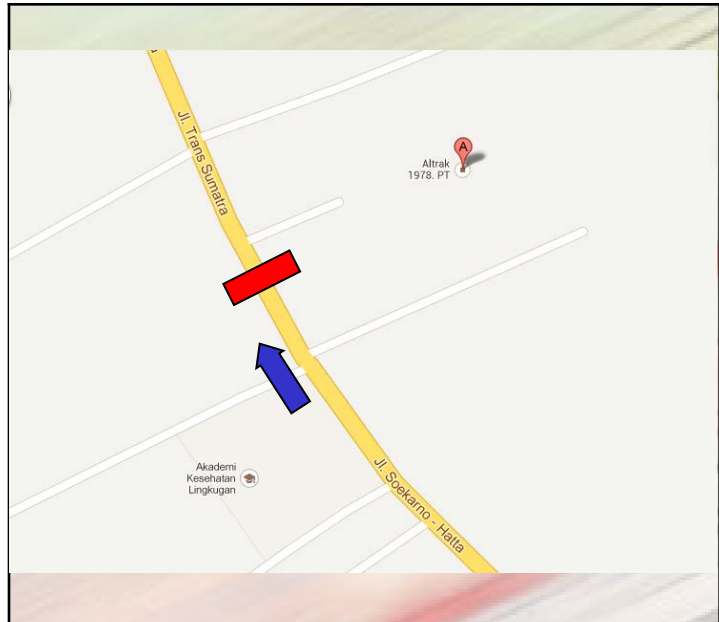

MEDIA PRICE

SOLD

VALIDITY

CLIENT PT. KRAMA YUDHA TIGA BERLIAN MOTORS

TERMS AND CONDITIONS

Terms of Payment :

- 50% Before Installation
- 50% After Installation

PREPARED BY

CLIENT APPROVAL