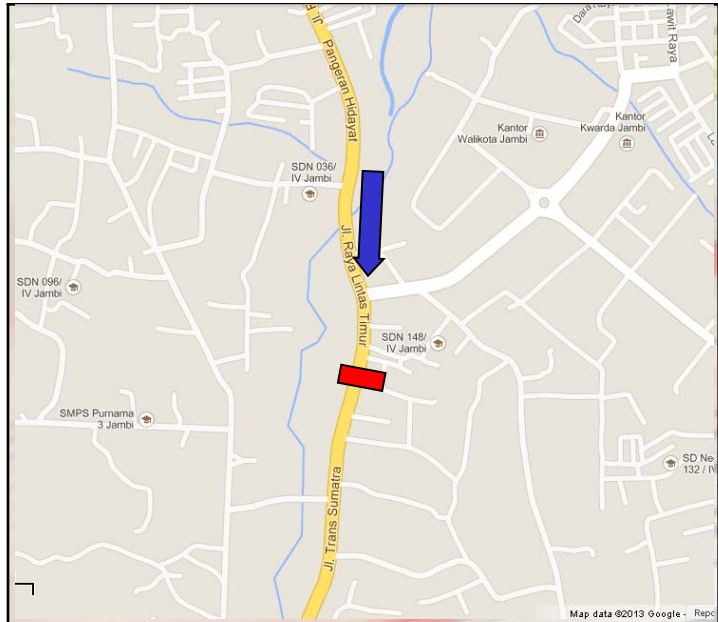

MEDIA PRICE

SOLD

VALIDITY

CLIENT PT. KRAMA YUDHA TIGA BERLIAN MOTORS

TERMS AND CONDITIONS

Terms of Payment :

- 50% Before Installation
- 50% After Installation

PREPARED BY

CLIENT APPROVAL