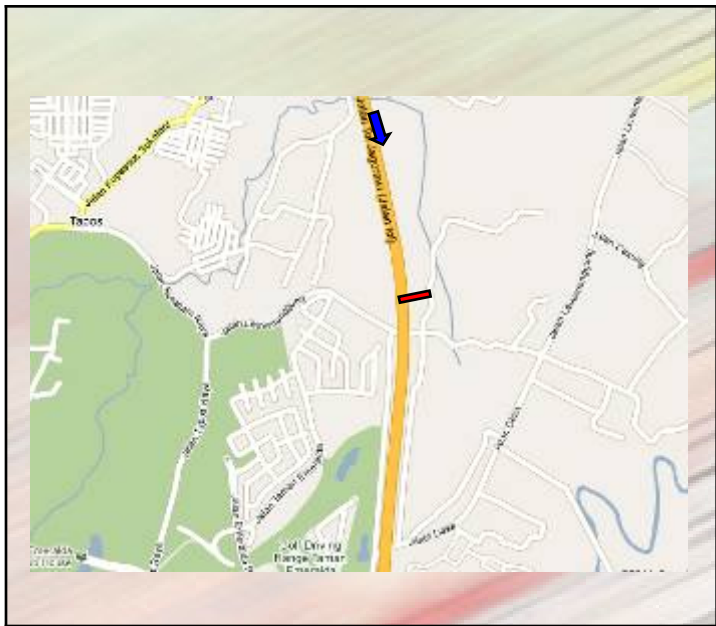

MEDIA PRICE

NEGOTIABLE

VALIDITY

SOLD

CLIENT:

TERMS AND CONDITIONS

Terms of Payment :

- 50% Before Installation
- 50% After Installation

PREPARED BY

CLIENT APPROVAL

PT. INDOBILLBOARD

Graha Mas Fatmawati Blok B-1, Jl. RS. Fatmawati, Jakarta 12150, Tel: 7279-7823, Fax: 7279-7824

Email: marketing@indobillboard.com

indoBillboard.com