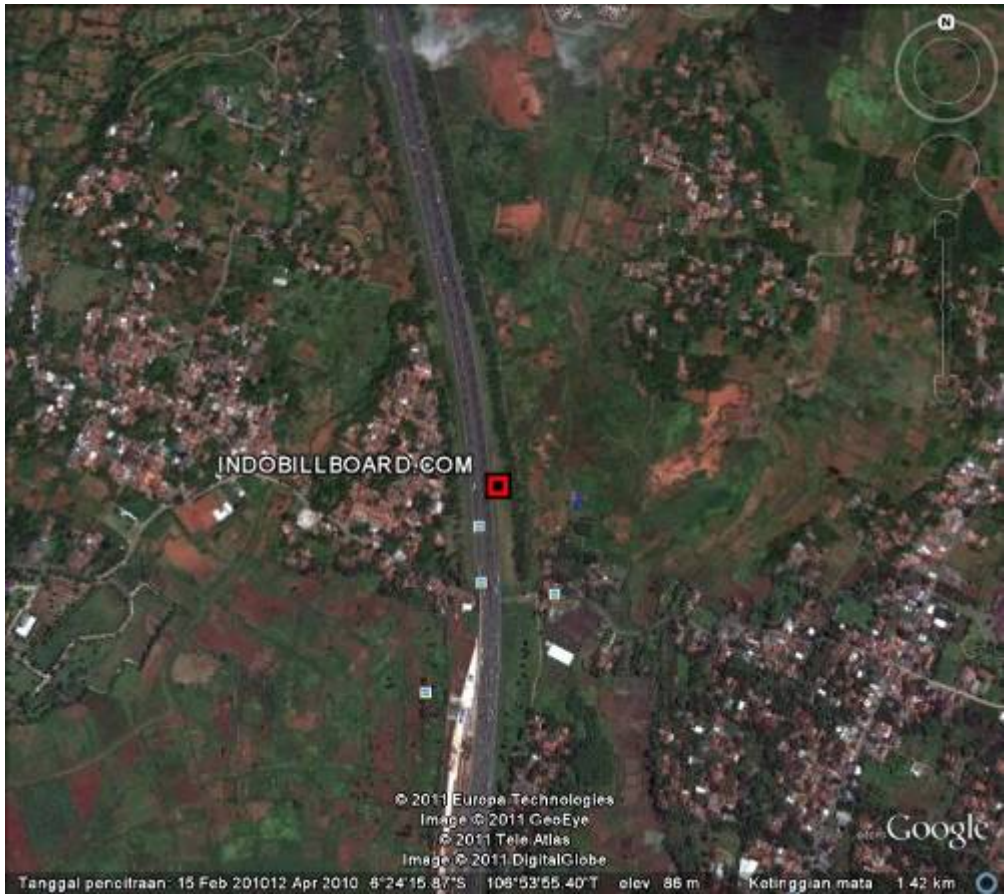

PT. INDOBILLBOARD

Graha Mas Fatmawati Blok B-1, JAKARTA SELATAN 12150

TEL: 021 7279-7823 FAX: 021 7279-7824 E-MAIL: marketing@indobillboard.com