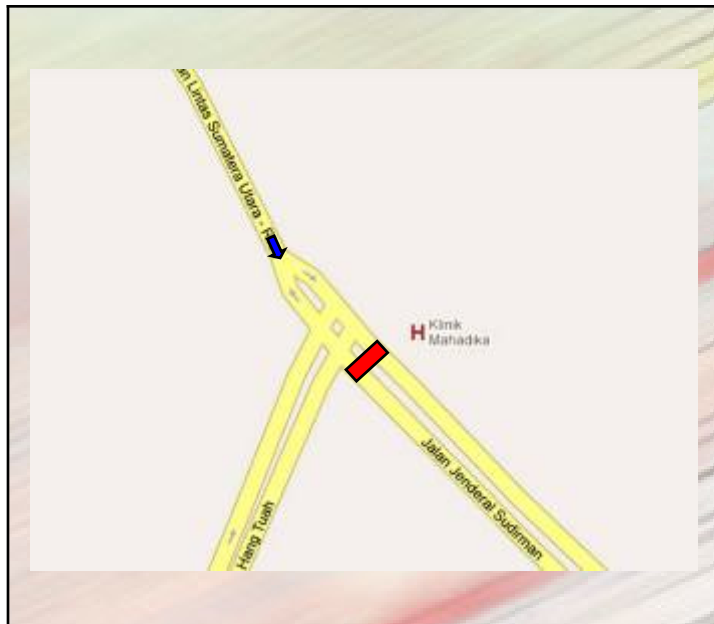

TERMS AND CONDITIONS

Terms of Payment :

50% Before Installation

50% After Installation

CLIENT:

PREPARED BY

CLIENT APPROVAL